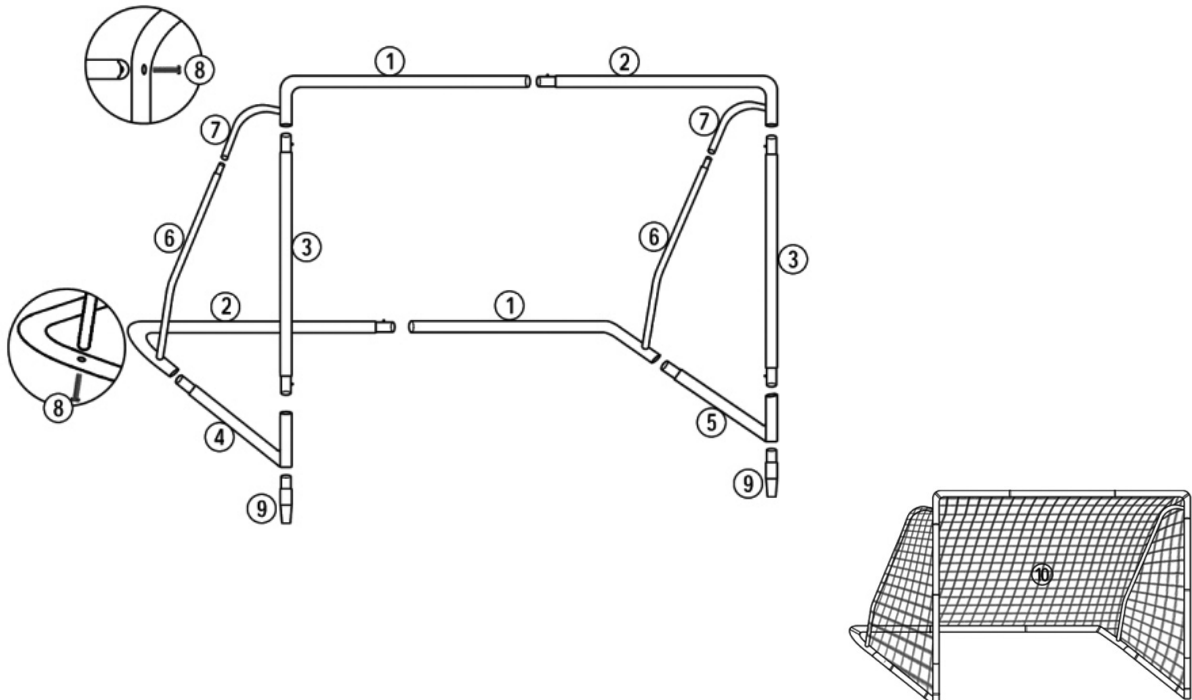

PARTS LIST

#	PCS	DESCRIPTION	DRAWING
1	2	Tube	
2	2	Tube	
3	2	Tube	
4	1	Tube	
5	1	Tube	
6	2	Tube	
7	2	Tube	
8	4	Bolts M6x60mm	
9	2	Front pegs	
10	1	Net	

DETAILED ASSEMBLY DRAWING

ELDICO
sport

Distributed by **ELDICO SPORT SA**

eMail: support@eldico.gr • Web Site: eldico.gr