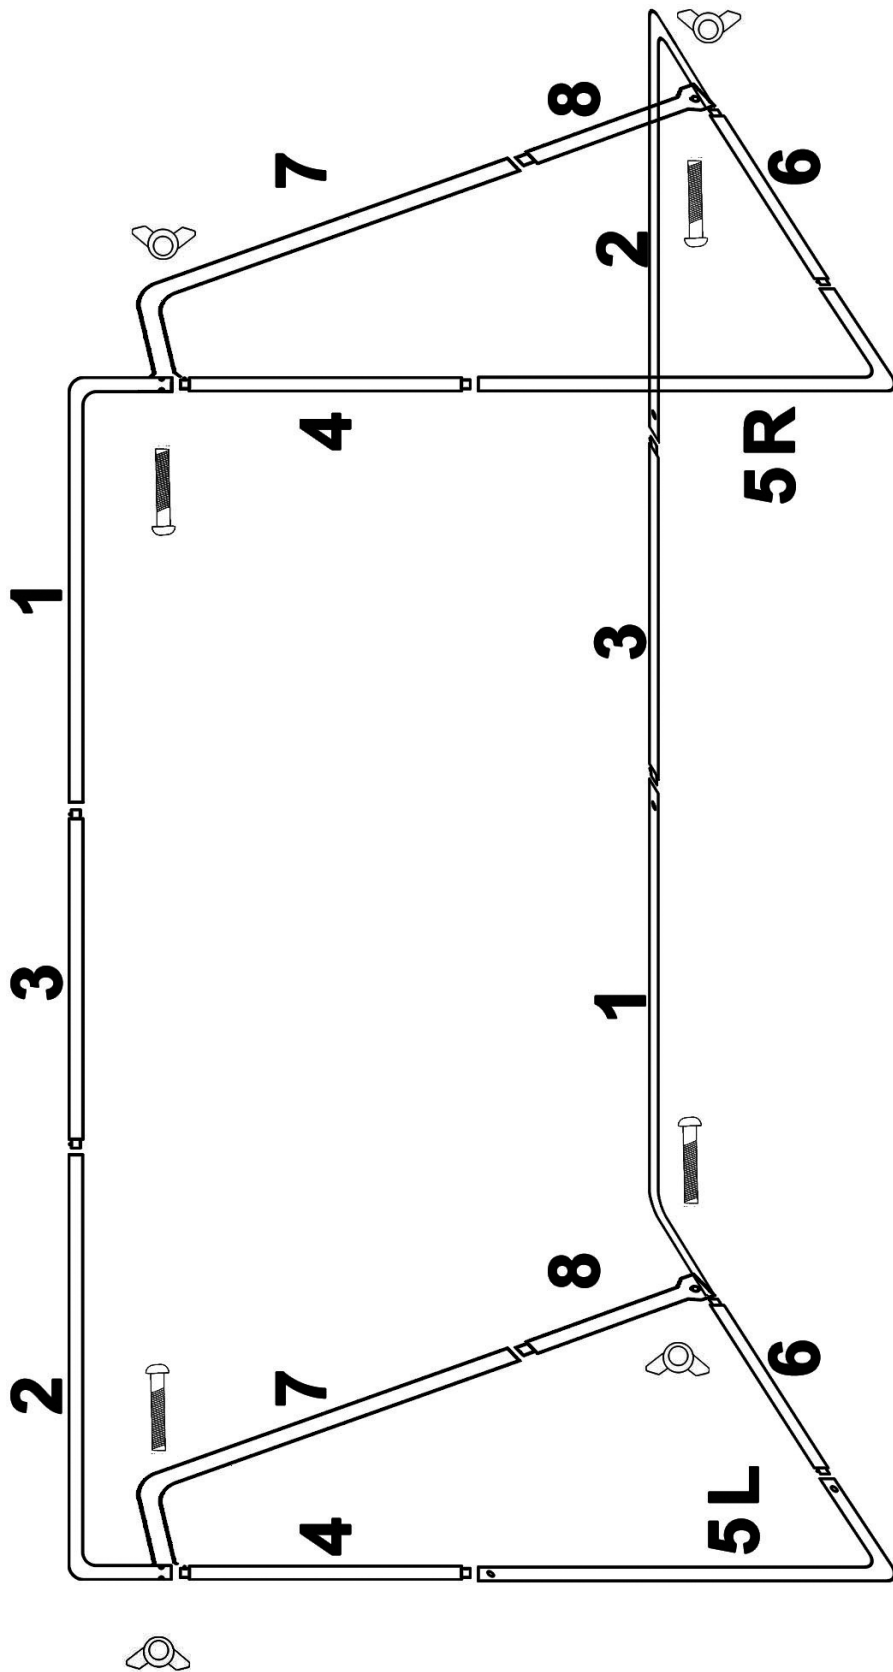

PARTS LIST

#	PCS	DESCRIPTION	DRAWING
1	2	Tube 960mm	
2	2	Tube 960mm	
3	2	Tube 780mm	
4	2	Tube 780mm	
5	2	Tube 730mm	
6	2	Tube 580mm	
7	2	Tube 840mm	
8	2	Tube 710mm	
9	4	Bolt M6x45mm	
10	8	Inground hooks	
11	1	Net	
12	20	Velcro	

DETAILED ASSEMBLY DRAWING