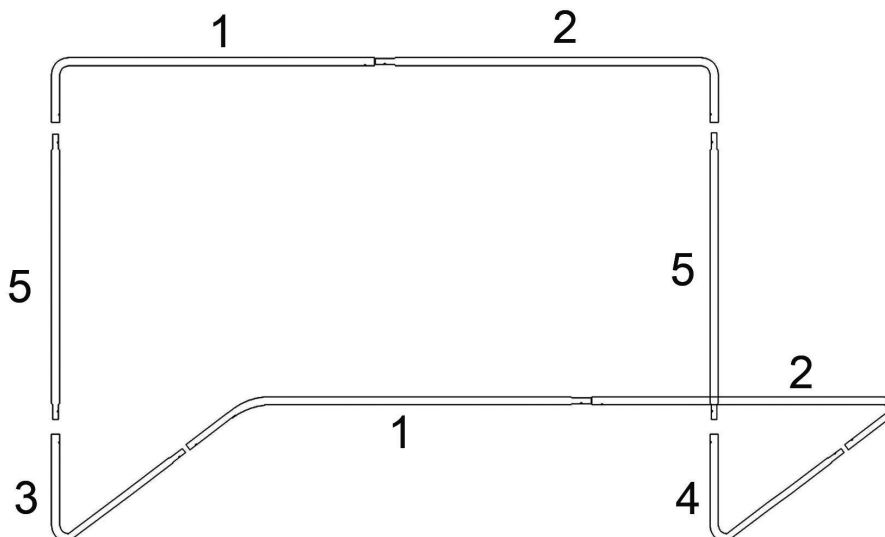

PARTS LIST

#	PCS	DESCRIPTION	DRAWING
1	2	Tube	
2	2	Tube	
3	1	Tube	
4	1	Tube	
5	2	Tube	
6	6	Inground hooks	
7	1	Net	
8	14	Tie-wraps	

DETAILED ASSEMBLY DRAWING

ELDICO^{TM}
sport

Distributed by **ELDICO²SPORT SA**

eMail: support@eldico.gr • Web Site: eldico.gr